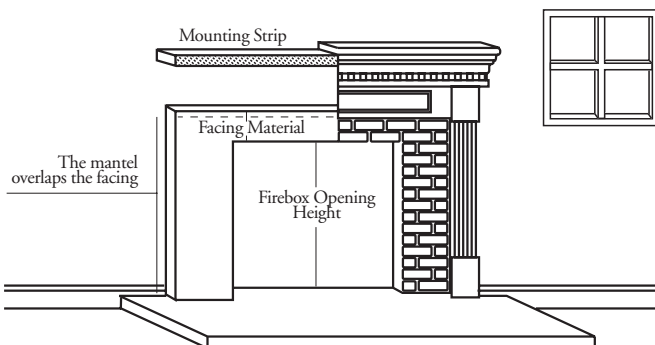

Store Name: _____

Contact Person: _____

Phone Number: _____

Fax Number: _____

Customer Name: _____