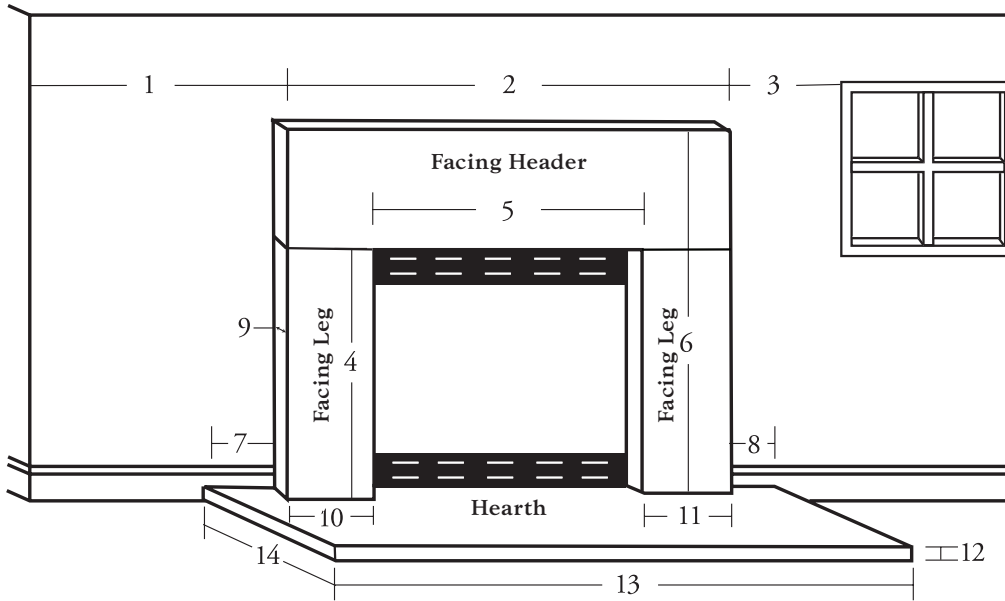

Sizing a Mantel is as Easy as 1-2-3 !

MantelCraft Phone: 800-820-7177 Fax: (256) 767-2916

1. Choose a mantel design: _____.

2. Choose a wood type: _____.

Paint grade

Cherry

Maple

Mahogany

Oak

Walnut

1. _____
  Left side clearance
2. _____
  Facing material width (tile, marble, etc.)
3. _____
  Right side clearance
4. _____
  Firebox opening height
5. _____
  Firebox opening width
6. _____
  Facing material height (tile, marble, etc.)
7. _____
  Left hearth side clearance
8. _____
  Right hearth side clearance
9. _____
  Facing material thickness
10. _____
  Left leg facing width: tile, brick, etc.
11. _____
  Right leg facing width: tile, brick, etc.
12. _____
  Hearth height
13. _____
  Hearth length
14. _____
  Hearth depth

3. Take the measurements and fill in the blanks.

To make sure your mantel will fit your fireplace and wall setup, fill in all the measurements that pertain to your application. You may have to modify this drawing for a special need. The more detailed your information, the better we can build your mantel to fit your home. **Note:** Numbers 4 and 5 are your firebox opening dimensions. Numbers 2 and 6 are your facing material dimensions (tile, marble, etc.), *not* the mantel dimensions.

Diagram showing how a mantel fits around a fireplace.